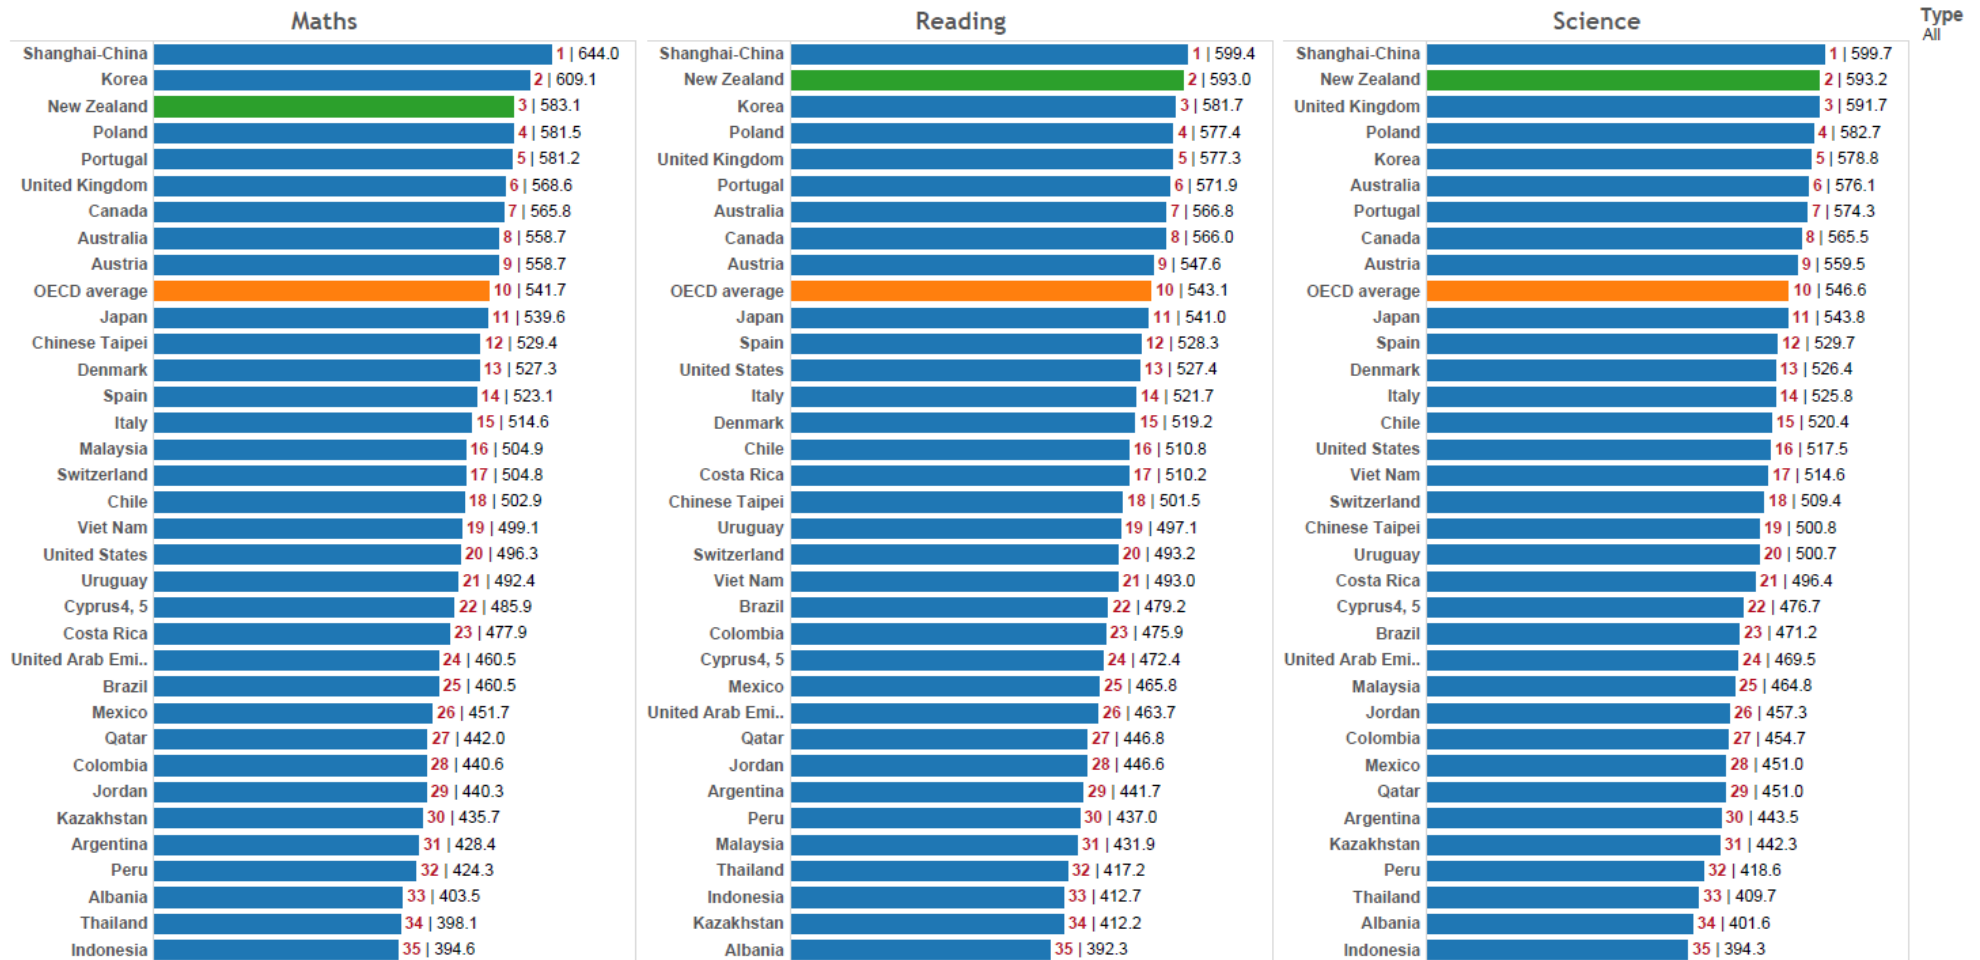

PISA Mean Scores – Independent Schools*

(PISA 2012 - OECD Members & Partners)

*Excludes countries with too few independent schools to provide reliable estimates
(*Schools which receive less than 50% of core funding from government agencies)*